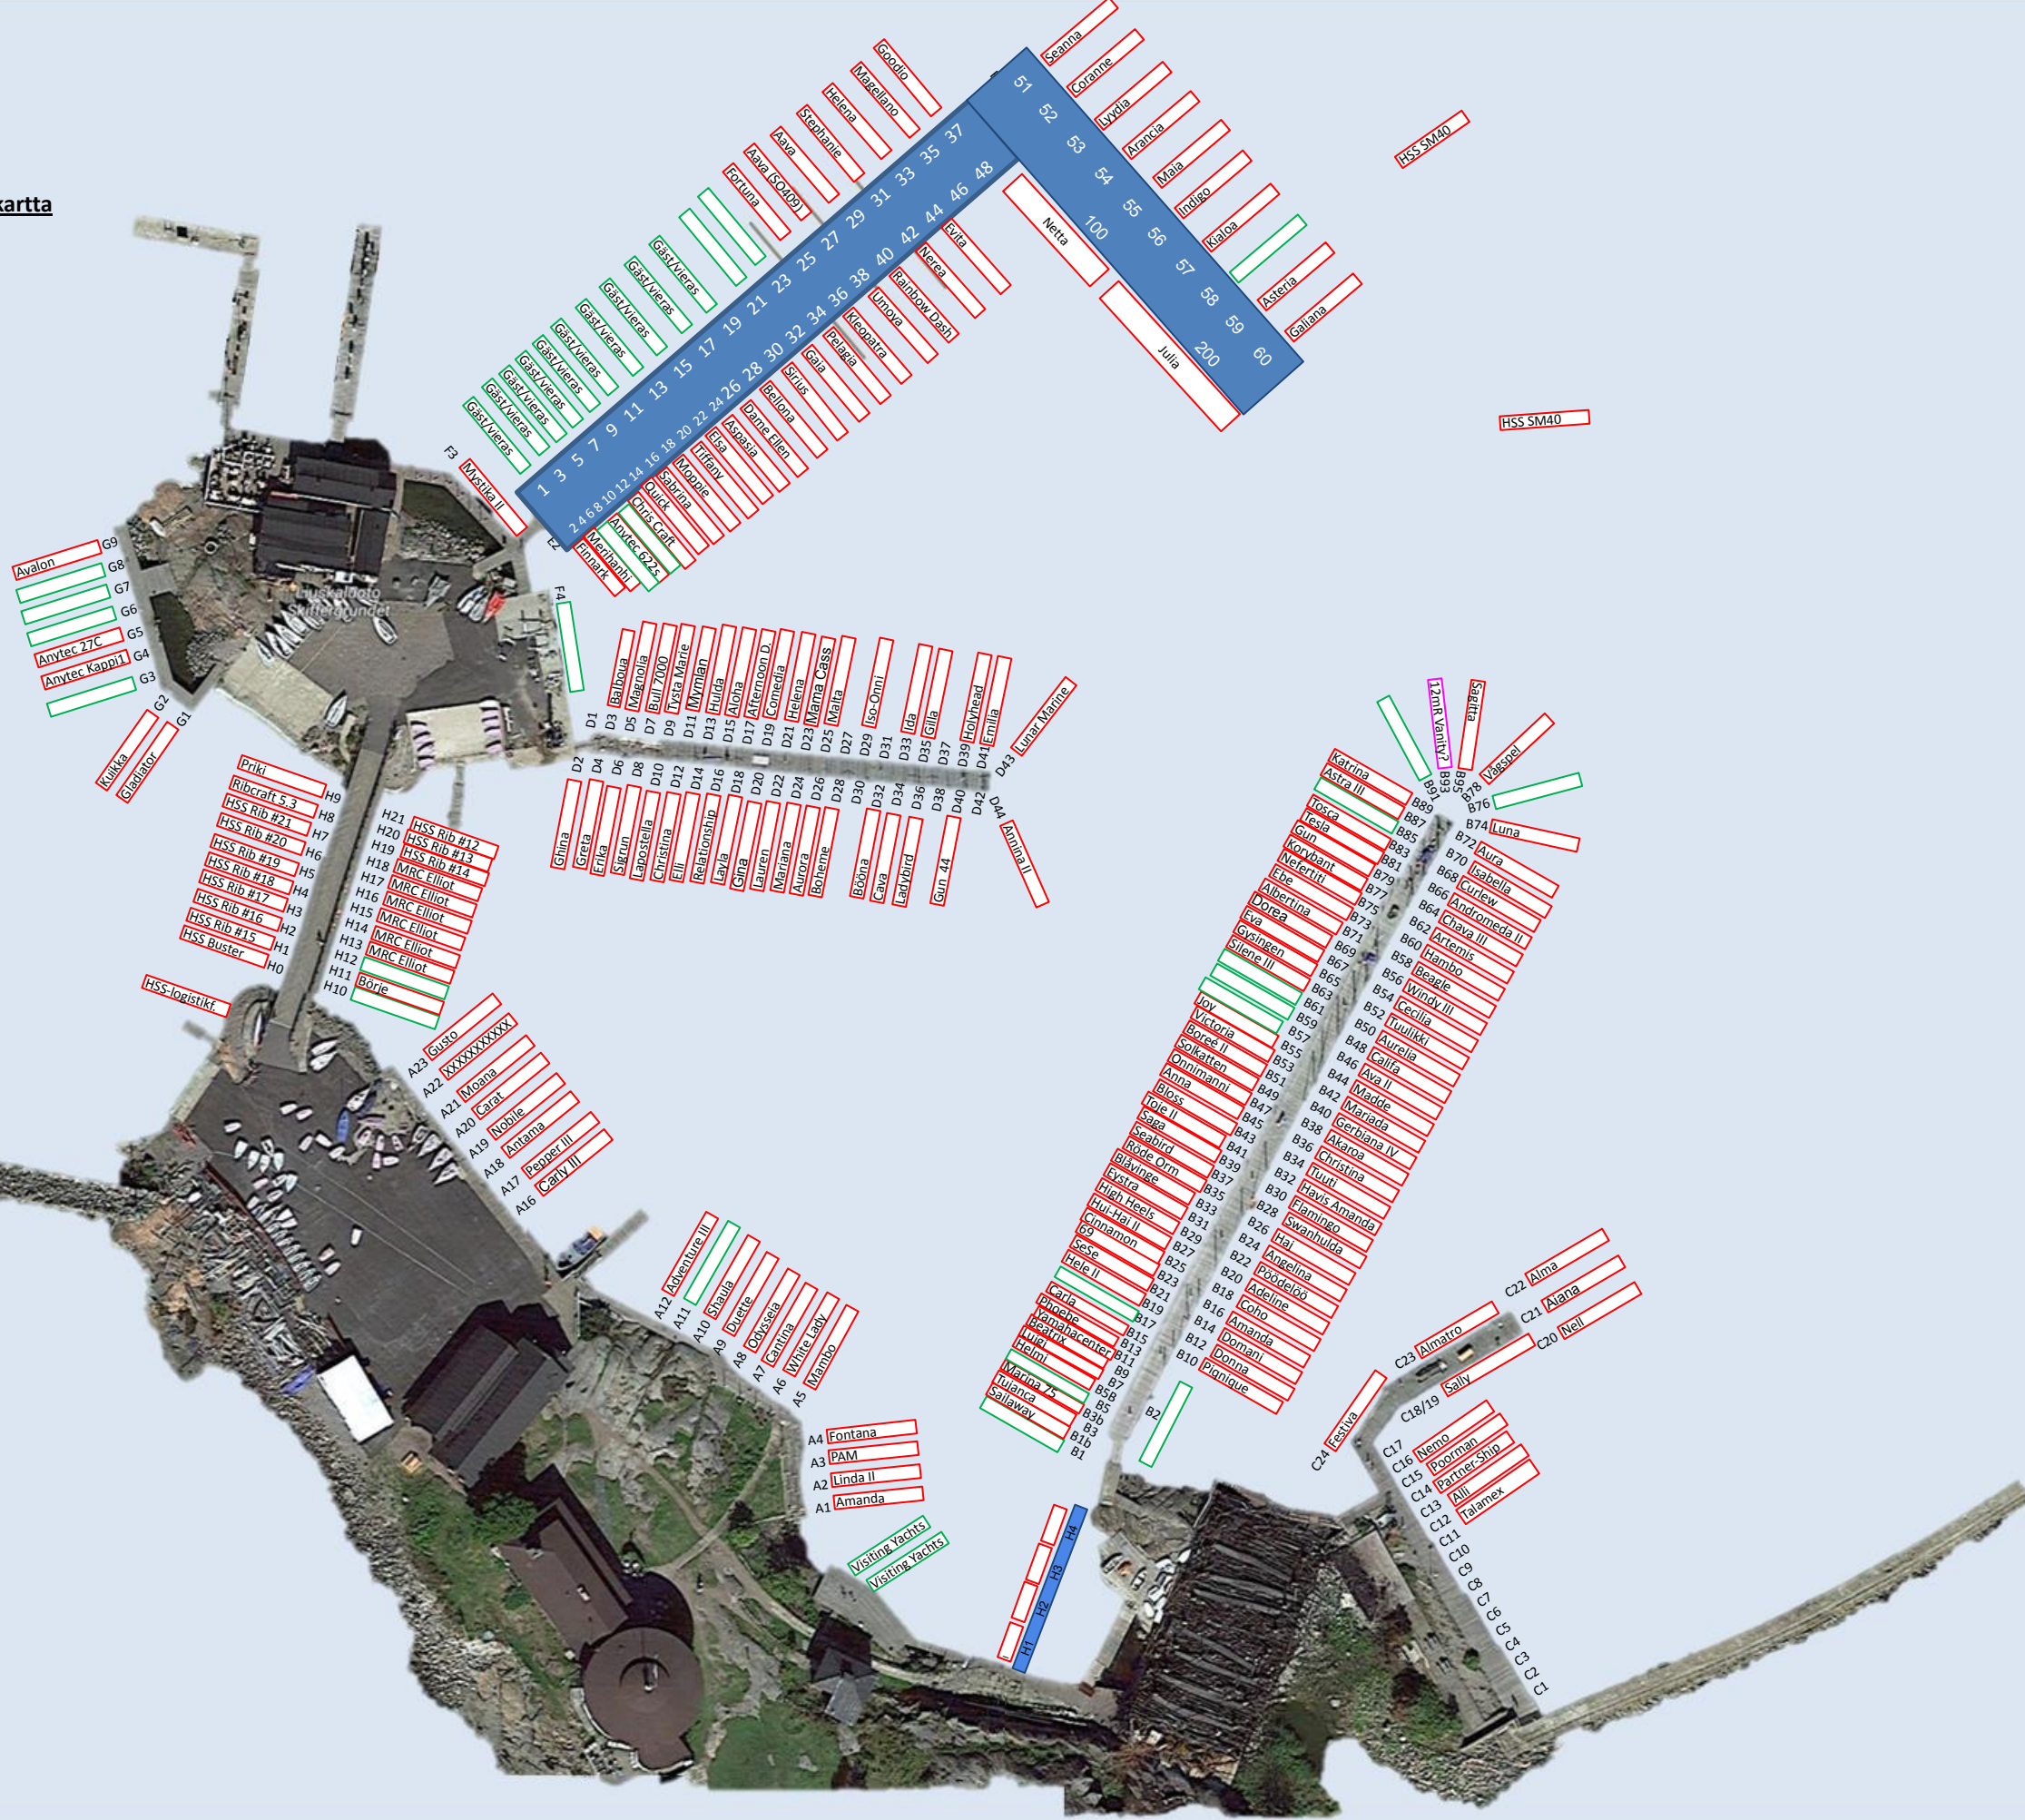

2021

Hamnkarta – Satamakartta

- Avalon G9
- G8
- G7
- G6
- G5
- Anytec 27C G4
- Anytec Kappi G3
- G2
- Kuivike G1
- Crabbar G1

- Priki H9
- Ribcraft 5.3 H8
- HSS Rib #21 H7
- HSS Rib #20 H6
- HSS Rib #19 H5
- HSS Rib #18 H4
- HSS Rib #17 H3
- HSS Rib #16 H2
- HSS Rib #15 H1
- HSS Buster H0
- HSS-logistikt.

- H21 HSS Rib #12
- H20 HSS Rib #13
- H19 HSS Rib #14
- H18 MRC Elliot
- H17 MRC Elliot
- H16 MRC Elliot
- H15 MRC Elliot
- H14 MRC Elliot
- H13 MRC Elliot
- H12 Börje
- H11
- H10

- A23 Gusto
- A22 XXXXXXXXXX
- A21 Moonia
- A20 Carat
- A19 Noodle
- A18 Antama
- A17 Pepper III
- A16 Carly III

- A12 Adventure III
- A11 Shaula
- A10 Diverite
- A9 Oukysara
- A8 Camilla
- A7 White Lady
- A6 Mamba
- A5

- A4 Fontana
- A3 PAM
- A2 Linda II
- A1 Amanda

Visiting Yachts
Visiting Yachts

- Guest Yachts 1-100
- Guest Yachts 101-200
- Guest Yachts 201-300
- Guest Yachts 301-400
- Guest Yachts 401-500
- Guest Yachts 501-600
- Guest Yachts 601-700
- Guest Yachts 701-800
- Guest Yachts 801-900
- Guest Yachts 901-1000
- Guest Yachts 1001-1100
- Guest Yachts 1101-1200
- Guest Yachts 1201-1300
- Guest Yachts 1301-1400
- Guest Yachts 1401-1500
- Guest Yachts 1501-1600
- Guest Yachts 1601-1700
- Guest Yachts 1701-1800
- Guest Yachts 1801-1900
- Guest Yachts 1901-2000
- Guest Yachts 2001-2100
- Guest Yachts 2101-2200
- Guest Yachts 2201-2300
- Guest Yachts 2301-2400
- Guest Yachts 2401-2500
- Guest Yachts 2501-2600
- Guest Yachts 2601-2700
- Guest Yachts 2701-2800
- Guest Yachts 2801-2900
- Guest Yachts 2901-3000
- Guest Yachts 3001-3100
- Guest Yachts 3101-3200
- Guest Yachts 3201-3300
- Guest Yachts 3301-3400
- Guest Yachts 3401-3500
- Guest Yachts 3501-3600
- Guest Yachts 3601-3700
- Guest Yachts 3701-3800
- Guest Yachts 3801-3900
- Guest Yachts 3901-4000
- Guest Yachts 4001-4100
- Guest Yachts 4101-4200
- Guest Yachts 4201-4300
- Guest Yachts 4301-4400
- Guest Yachts 4401-4500
- Guest Yachts 4501-4600
- Guest Yachts 4601-4700
- Guest Yachts 4701-4800
- Guest Yachts 4801-4900
- Guest Yachts 4901-5000
- Guest Yachts 5001-5100
- Guest Yachts 5101-5200
- Guest Yachts 5201-5300
- Guest Yachts 5301-5400
- Guest Yachts 5401-5500
- Guest Yachts 5501-5600
- Guest Yachts 5601-5700
- Guest Yachts 5701-5800
- Guest Yachts 5801-5900
- Guest Yachts 5901-6000
- Guest Yachts 6001-6100
- Guest Yachts 6101-6200
- Guest Yachts 6201-6300
- Guest Yachts 6301-6400
- Guest Yachts 6401-6500
- Guest Yachts 6501-6600
- Guest Yachts 6601-6700
- Guest Yachts 6701-6800
- Guest Yachts 6801-6900
- Guest Yachts 6901-7000
- Guest Yachts 7001-7100
- Guest Yachts 7101-7200
- Guest Yachts 7201-7300
- Guest Yachts 7301-7400
- Guest Yachts 7401-7500
- Guest Yachts 7501-7600
- Guest Yachts 7601-7700
- Guest Yachts 7701-7800
- Guest Yachts 7801-7900
- Guest Yachts 7901-8000
- Guest Yachts 8001-8100
- Guest Yachts 8101-8200
- Guest Yachts 8201-8300
- Guest Yachts 8301-8400
- Guest Yachts 8401-8500
- Guest Yachts 8501-8600
- Guest Yachts 8601-8700
- Guest Yachts 8701-8800
- Guest Yachts 8801-8900
- Guest Yachts 8901-9000
- Guest Yachts 9001-9100
- Guest Yachts 9101-9200
- Guest Yachts 9201-9300
- Guest Yachts 9301-9400
- Guest Yachts 9401-9500
- Guest Yachts 9501-9600
- Guest Yachts 9601-9700
- Guest Yachts 9701-9800
- Guest Yachts 9801-9900
- Guest Yachts 9901-10000